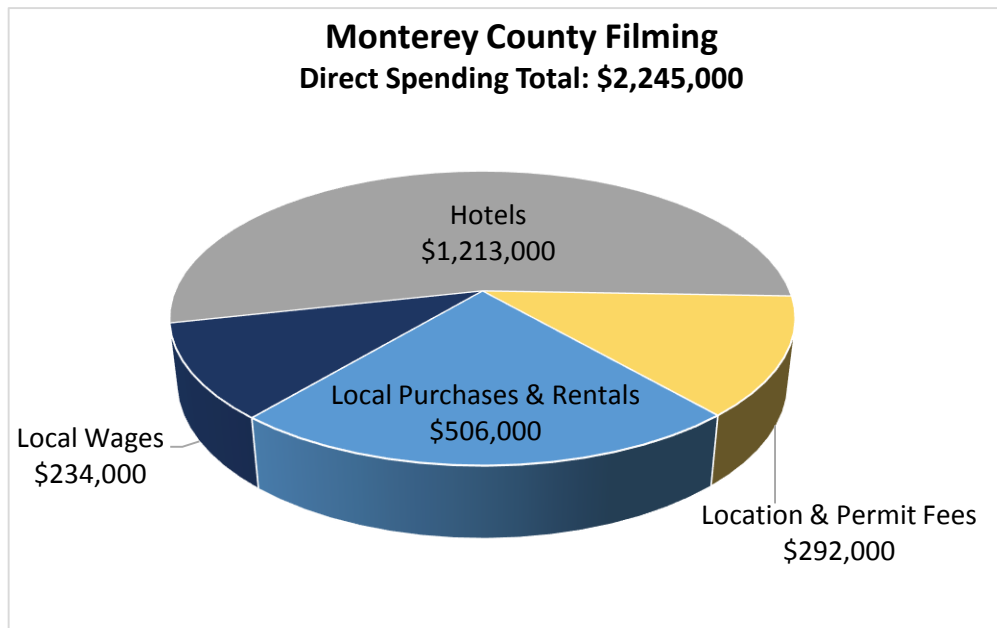

Regional Expenditure Report

Monterey County

The California Film Commission promotes film, television and commercial productions across the state in an effort to increase production, jobs and spending in California. This regional report

summarizes the economic benefit to Monterey County as a result of the filming of *Big Little Lies*. This limited series from HBO contributed more than \$2.2 million to Monterey County's economy.

Statistics from the filming of *Big Little Lies* in Monterey County:

Shoot Days: 20

Local Crew: 23

Local Extras: 352